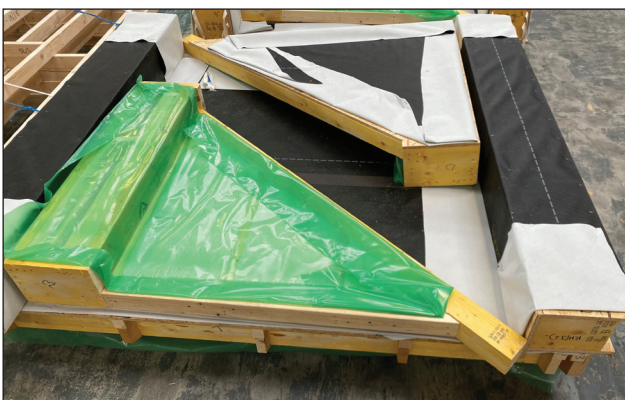

## ➤ Offsite Manufactured Dormers

Dormers enhance a 'Room in Roof' design and create additional full height space - we offer a standard prefabricated or bespoke dormer solution to ensure quality, enhance speed of build and reduce working at height. An insulated dormer built offsite as part of your total roof solution from Crendon. All dormers are fully engineered to your design and supplied to site either as a 'kit' or 'complete' ready to install.

Fully Designed & Engineered

Offsite Manufactured

Complete Kit

Bespoke Solutions

- Offsite manufactured
- Reduces on site build time
- Addresses skills shortages
- Helps to meet high demand
- Availability of bespoke sizes
- Structural Dormer - Engineered
- Factory Insulated - Range of U Value options
- A1 Fire Rated Option
- Quick and easy to install
- Suitable for all finishes