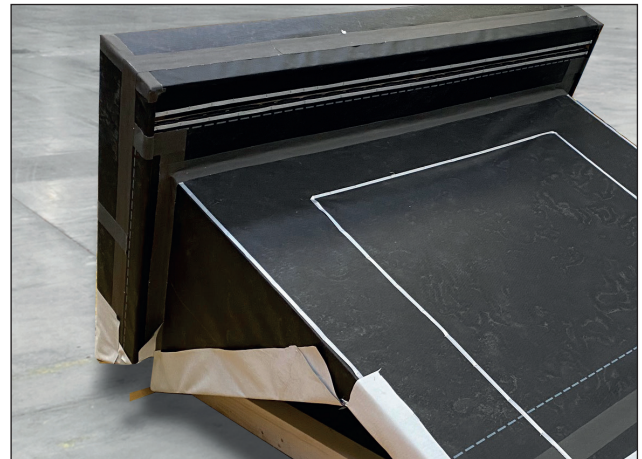

## ➤ Offsite Manufactured Dormers

Dormers enhance a 'Room in Roof' design and create additional full height space - we offer a standard prefabricated or bespoke dormer solution to ensure quality, enhance speed of build and reduce working at height. An insulated dormer built offsite as part of your total roof solution from Crendon. All dormers are fully engineered to your design and supplied to site either as a 'kit' or 'complete' ready to install.

Fully Designed & Engineered

Offsite Manufactured

Complete Kit

Bespoke Solutions

- Offsite manufactured
- Reduces on site build time
- Addresses skills shortages
- Helps to meet high demand
- Availability of bespoke sizes
- Structural Dormer - Engineered
- Factory Insulated - Range of U Value options
- A1 Fire Rated Option
- Quick and easy to install
- Suitable for all finishes